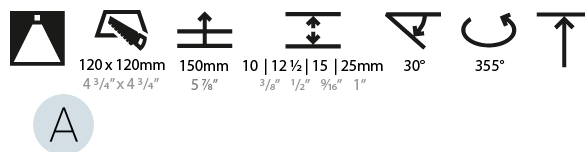

ELECTRICAL

Lamp Type: LED (Zhaga Standard)
Input Wattage (W): 16.5
Total Output Wattage (W): 14.7
Dimming: Dali Dimming
Driver Included: No
Driver Location: Recessed Housing
Driver Type: Constant Current - 120Vac
Driver Class: Class 2
Housing: See Components
Input Voltage (V): 120
Constant Current (MA): 350

LED

Number of LEDs: 1
Max. Delivered Lumen (lm): 770
Nominal Lumen (lm): 1140
CRI: >90 CRI
Lamp Life (hrs): 50000
Upon Request: RGB-W Tunable White Special Color Temperature Special LED

OPTICAL

Reflector°: 20 / 40 / 60
Adjustability: Rotational 355°; Tilt 30°
Upon Request: Special Beam Angles

RATINGS AND CERTIFICATIONS

Certified By: Certified for North American Standards
Zaneen Lighting Inc. © 2024, P.O. Box 3387, Fort St. Vrain, CO 80521, www.zaneen.com

For international specifications by adding 'INT' at the end of the existing Model #. For assistance on 'custom' specifications, contact zteam@zaneen.com. In a constant effort to supply the best product, we reserve the right to change specifications or materials without notice. The most recent specification sheets are found at zaneen.com