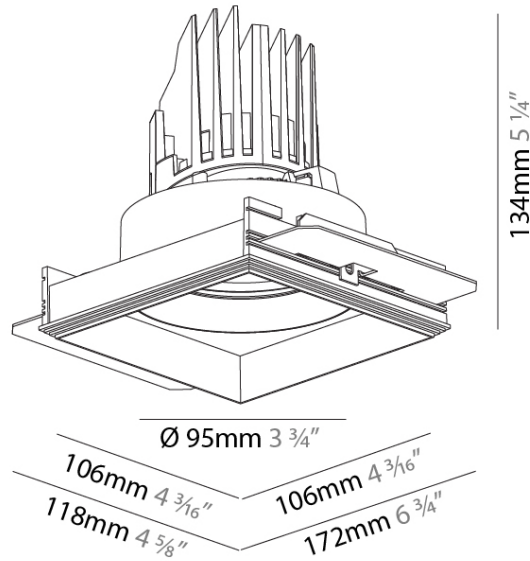

ELECTRICAL

Lamp Type: LED (Zhaga Standard)
Input Wattage (W): 13.2 (2700K) / 16.5
Total Output Wattage (W): 12 (2700K) / 15
Dimming: Tri-Mode (Non-Dimming and Phase Dimming (120Vac only) and 0-10V Dimming)
Driver Included: No
Driver Location: Recessed Housing
Driver Type: Constant Current - Universal
Driver Class: Class 2
Housing: See components
Input Voltage (V): 120 - 277
Constant Current (MA): 350

LED

Number of LEDs: 1
Color Temperature (°K): 2700 / 3000 / 3500 / 4000
Max. Delivered Lumen (lm): 850 / 950 / 1019 / 1040
Nominal Lumen (lm): 960 / 1070 / 1156 / 1180
CRI: >90 CRI
Efficiency (%): 88.5
Lamp Life (hrs): 50000
Upon Request: RGB-W Tunable White Special Color Temperature Special LED

OPTICAL

Reflector: 10
Adjustability: Rotational 355°; Tilt 30°
Upon Request: Special Beam Angles

RATINGS AND CERTIFICATIONS

Available for international specifications by adding "INT" at the end of the existing Model #. For assistance on 'custom' specifications, contact zteam@zaneen.com. In a constant effort to supply the best product, we reserve the right to change specifications or materials without notice. The most recent specification sheets are found at zaneen.com
IP rating: IP20